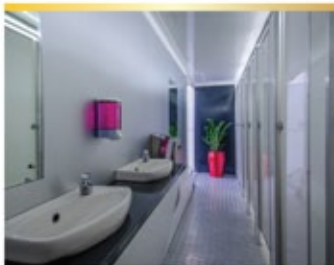

Topline Number One – Total 24 toilets

WOMEN

8 Flushing toilets
Wash basins & mirror
Nonslip floor
Hand dryer