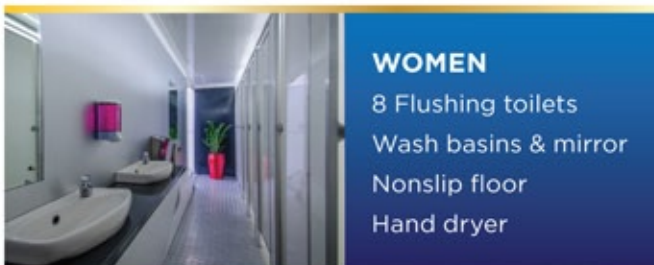

Topline Number One - Total 24 toilets

WOMEN

8 Flushing toilets
Wash basins & mirror
Nonslip floor
Hand dryer